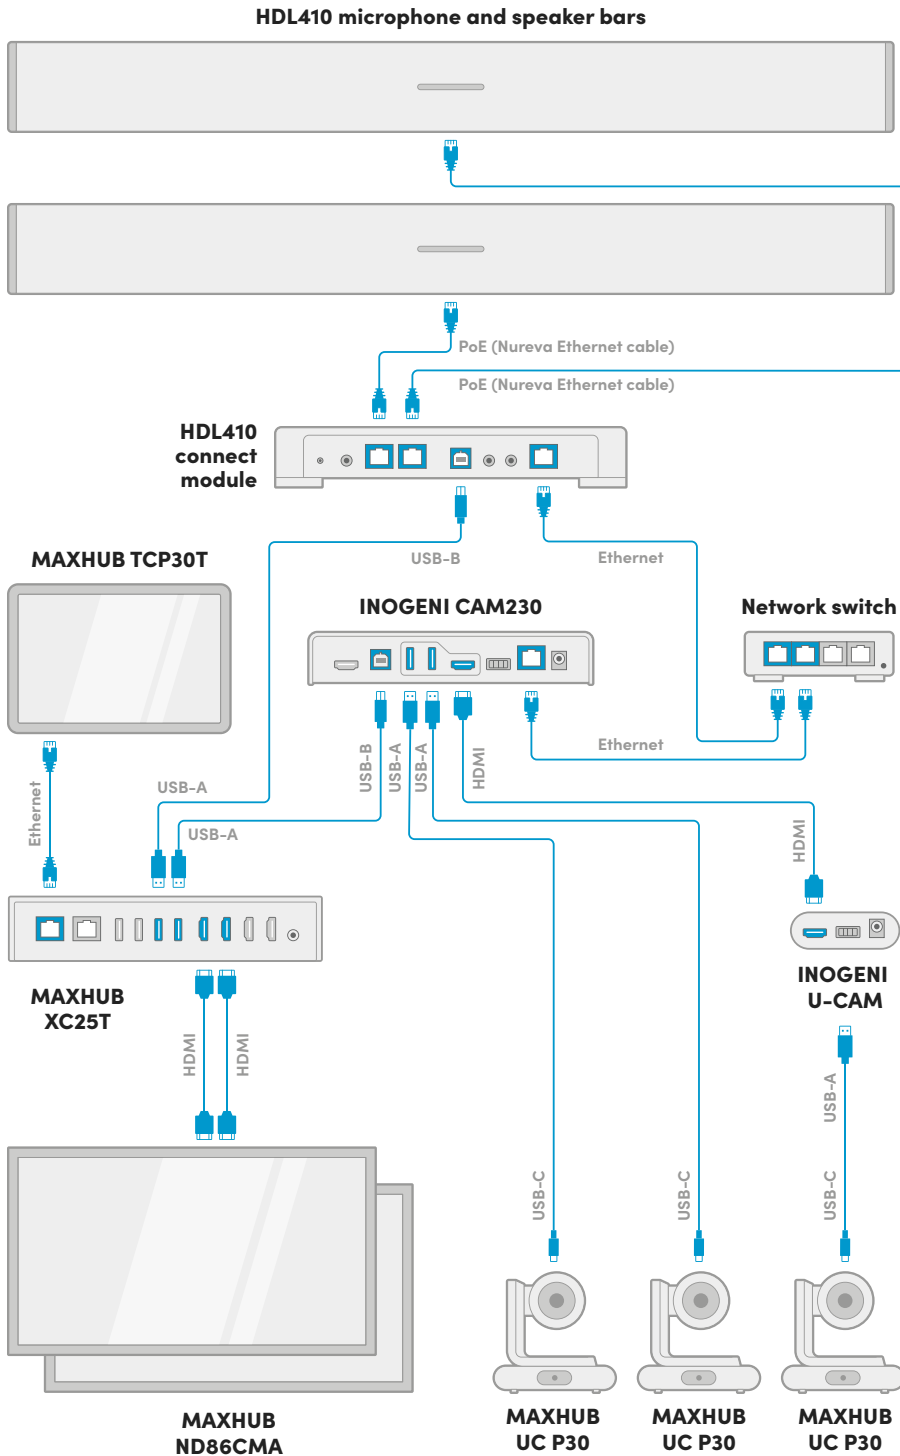

Plug and play simplicity

Contact us

To learn more about these products and get an online demo, contact us.

Nureva Inc.
sales@nureva.com
1.403.699.9781

[Book a live demo](#)

© 2024. All product and company names are for identification purposes only and may be trademarks of their respective owners. 06/24