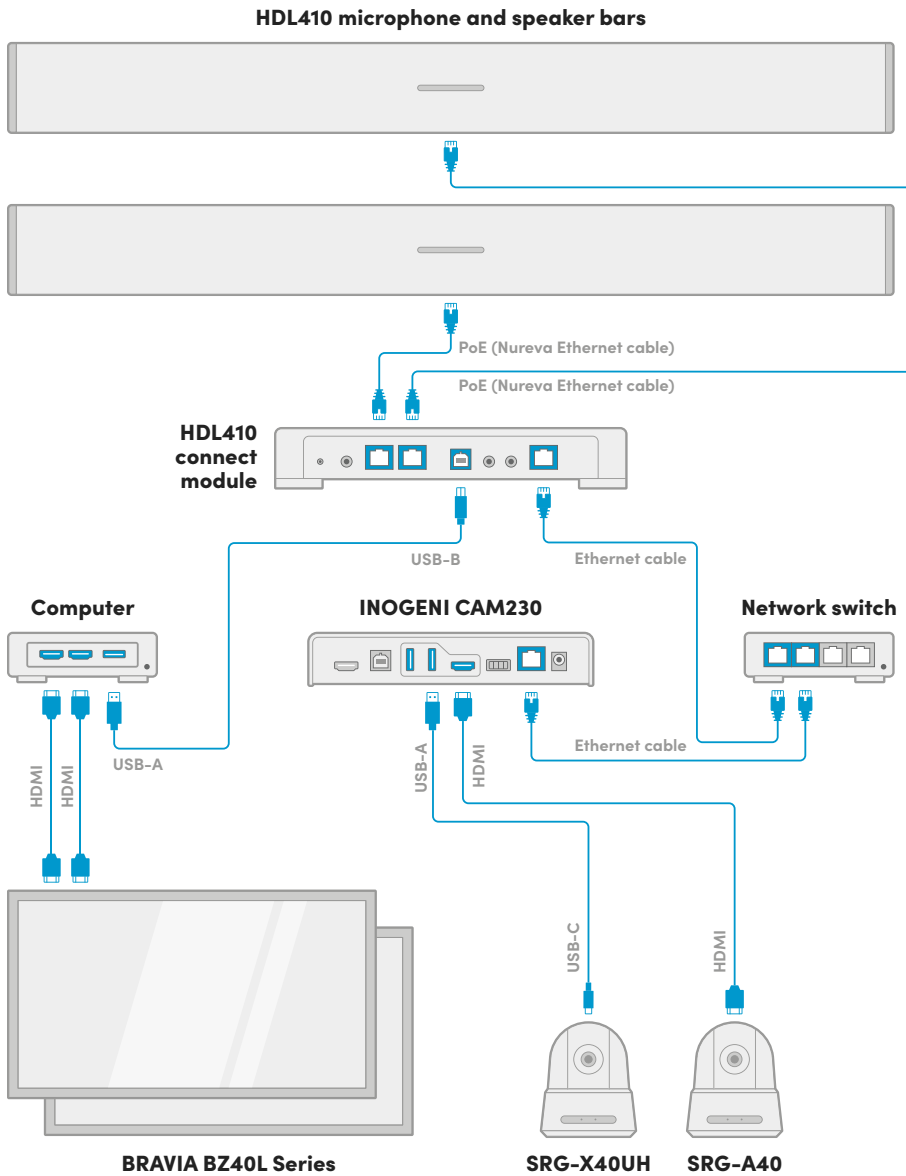

Plug and play simplicity

Contact us

To learn more about these products and get an online demo, contact us.

Nureva Inc.
sales@nureva.com
1.403.699.9781

[Book a live demo](#)

© 2024. All product and company names are for identification purposes only and may be trademarks of their respective owners.
03/24