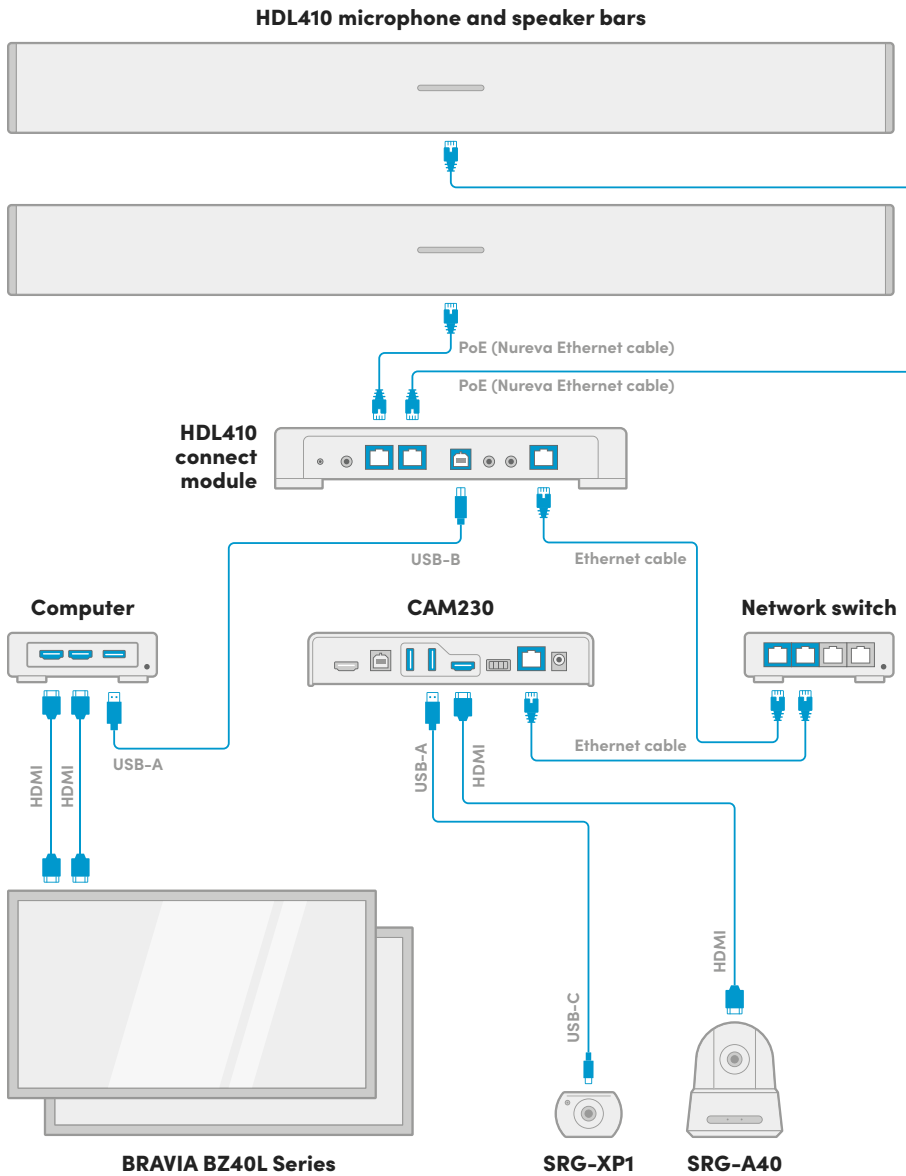

Plug and play simplicity

Contact us

To learn more about these products and get an online demo, contact us.

Nureva Inc.
sales@nureva.com
1.403.699.9781

[Book a live demo](#)

© 2025. All product and company names are for identification purposes only and may be trademarks of their respective owners. 01/25