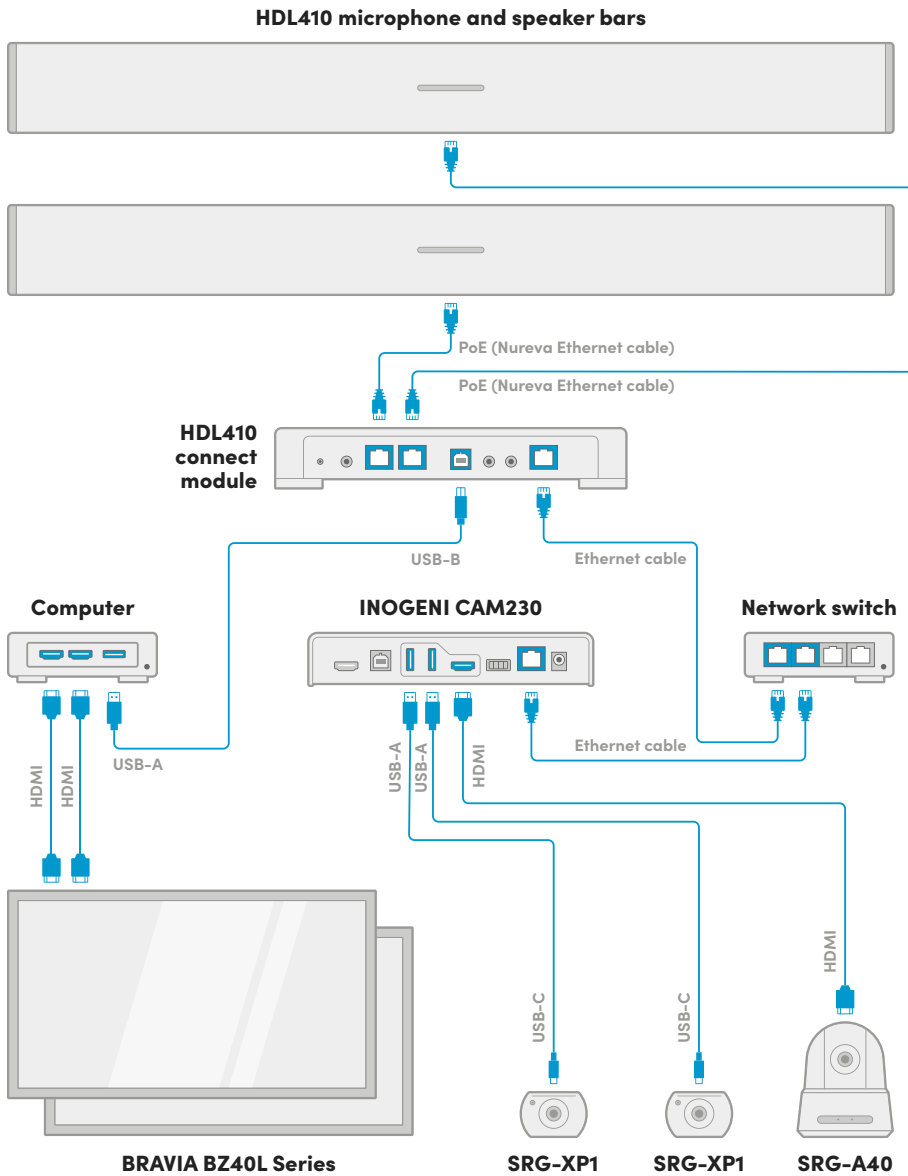

Plug and play simplicity

Contact us

To learn more about these products and get an online demo, contact us.

Nureva Inc.
sales@nureva.com
1.403.699.9781

[Book a live demo](#)

© 2025. All product and company names are for identification purposes only and may be trademarks of their respective owners. 01/25